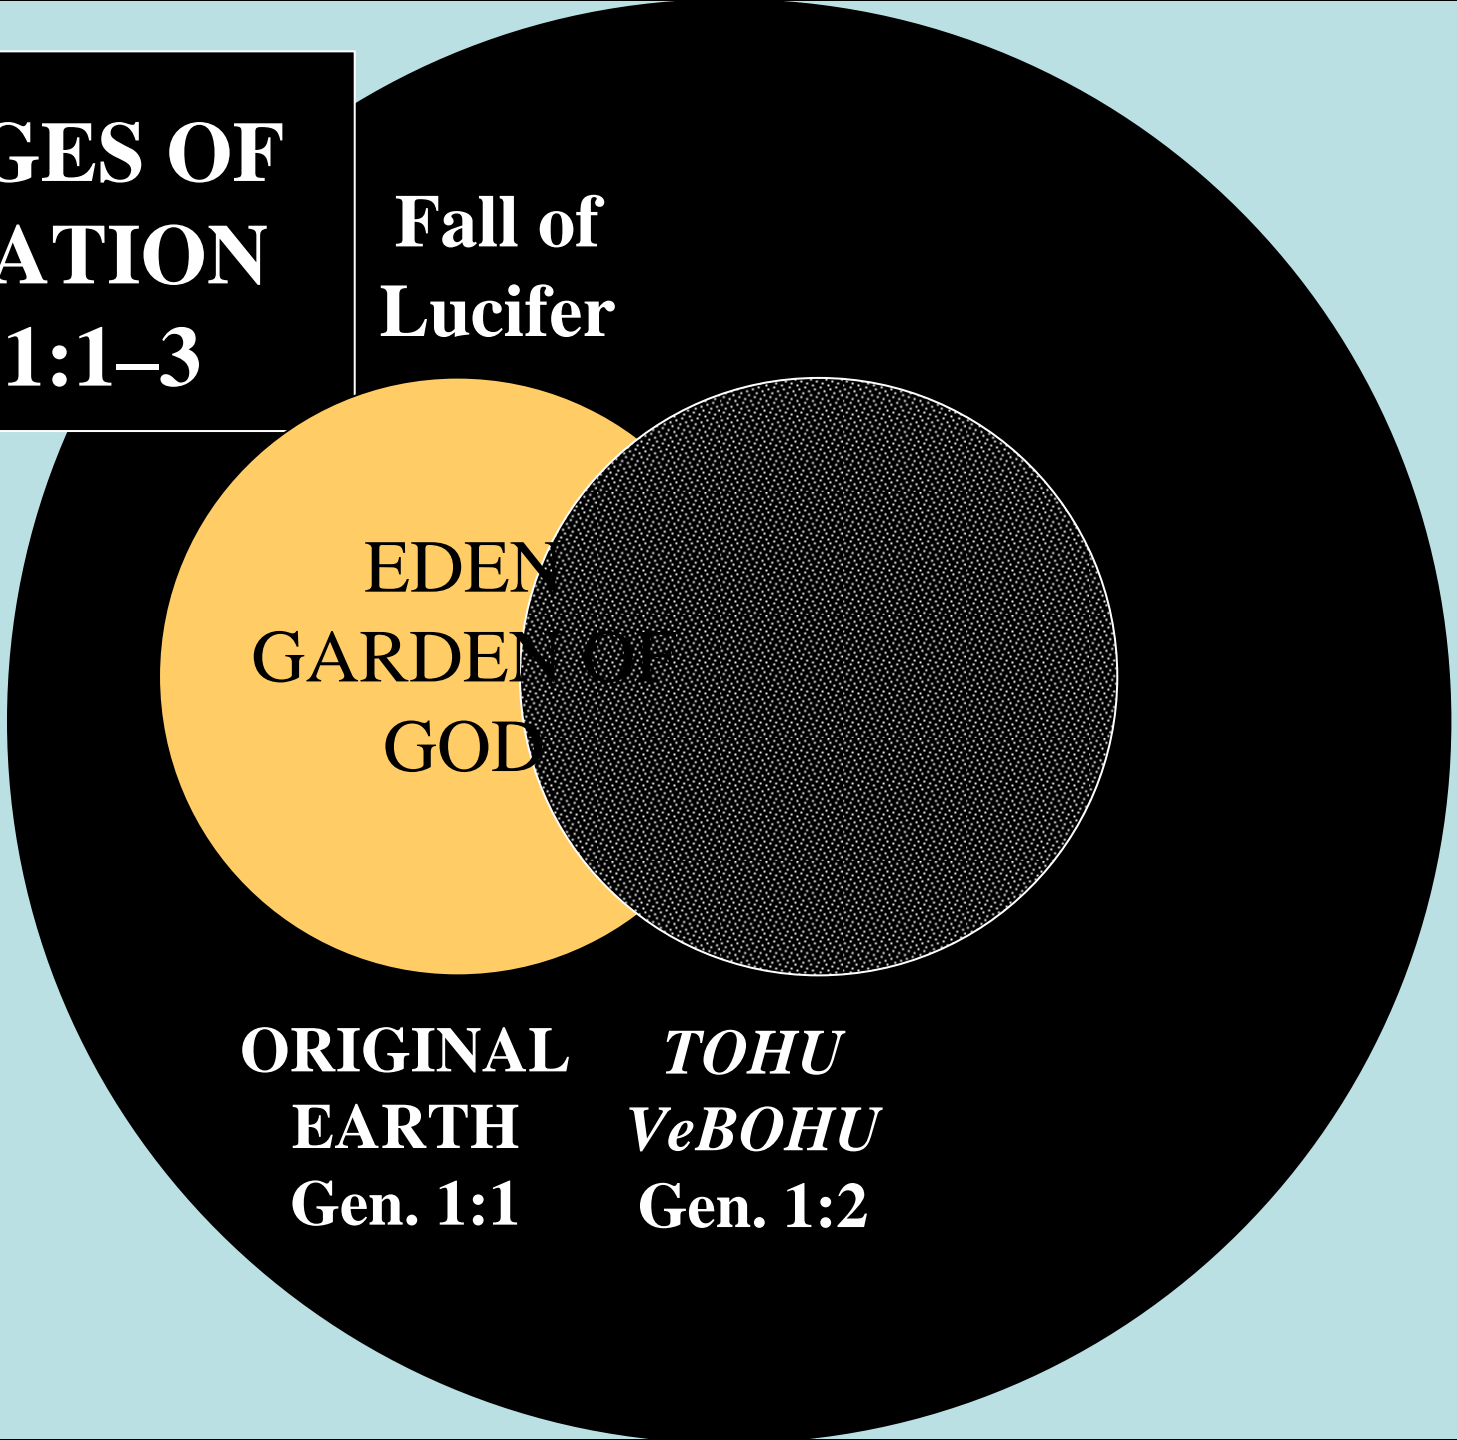

GENESIS

**FOUR EVENTS, PRIMEVAL HISTORY OF
MANKIND**

CREATION

FALL

FLOOD

BABEL

**FOUR PEOPLE, PATRIARCHAL HISTORY
OF ISRAEL**

ABRAHAM

ISAAC

JACOB

JOSEPH

Eleven “toledots” “these are the generations of . . .”

2:4–4:16	Heavens and the earth
5:1–6:8	Adam
6:9–9:29	Noah
10:1–11:9	Noah’s Sons
11:10–26	Shem
11:27–25:11	Terah
25:12–18	Ishmael (wrapping up loose ends)
25:29–35:29	Isaac
36:1 & 37:9	Esau
37:2–50:26	Jacob

**STAGES OF
CREATION
Gen. 1:1–3**

**Fall of
Lucifer**

**EDEN
GARDEN OF
GOD**

**ORIGINAL
EARTH
Gen. 1:1**

***TOHU*
VeBOHU
Gen. 1:2**

**STAGES OF
CREATION
Gen. 1:1-3**

**Fall of
Lucifer**

**ORIGINAL
EARTH
Gen. 1:1**